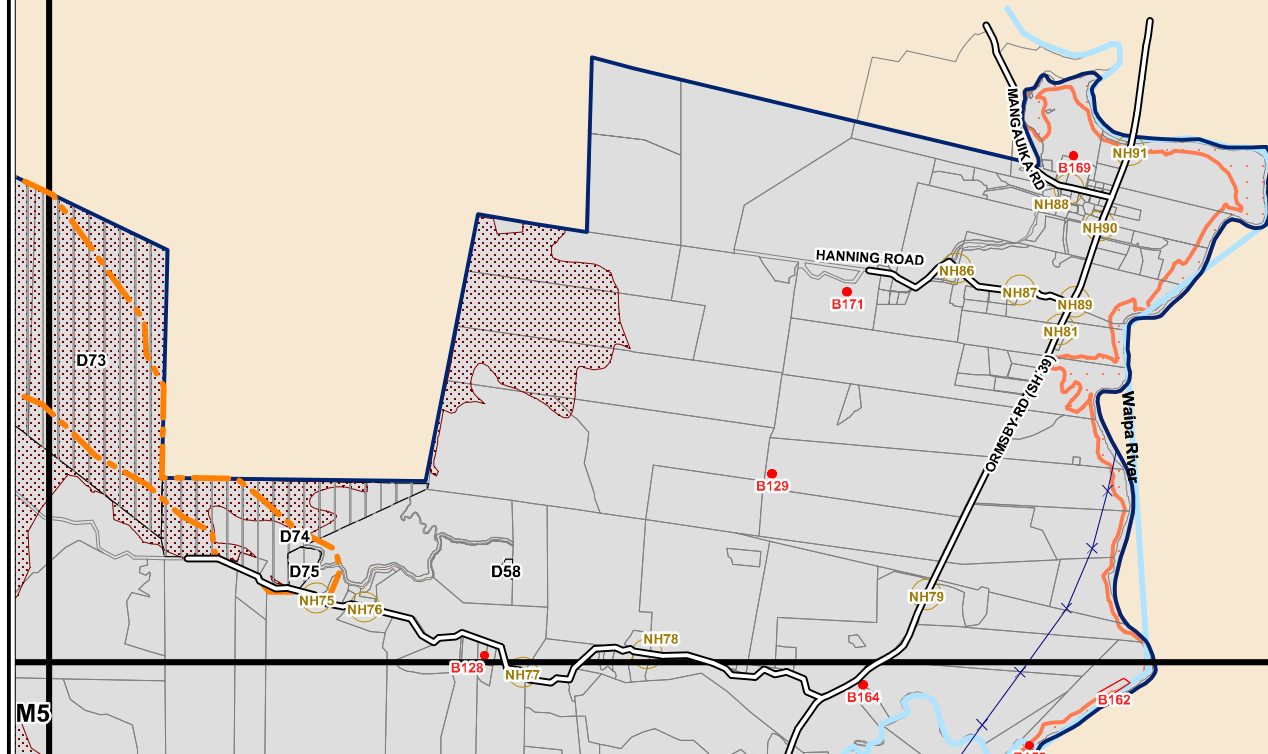

Map M3

Scale 1:50 000

WAIPA DISTRICT

M2

M3

M5

M6

M7

Otorohanga District
District Plan Map
Operative
30 October 2014