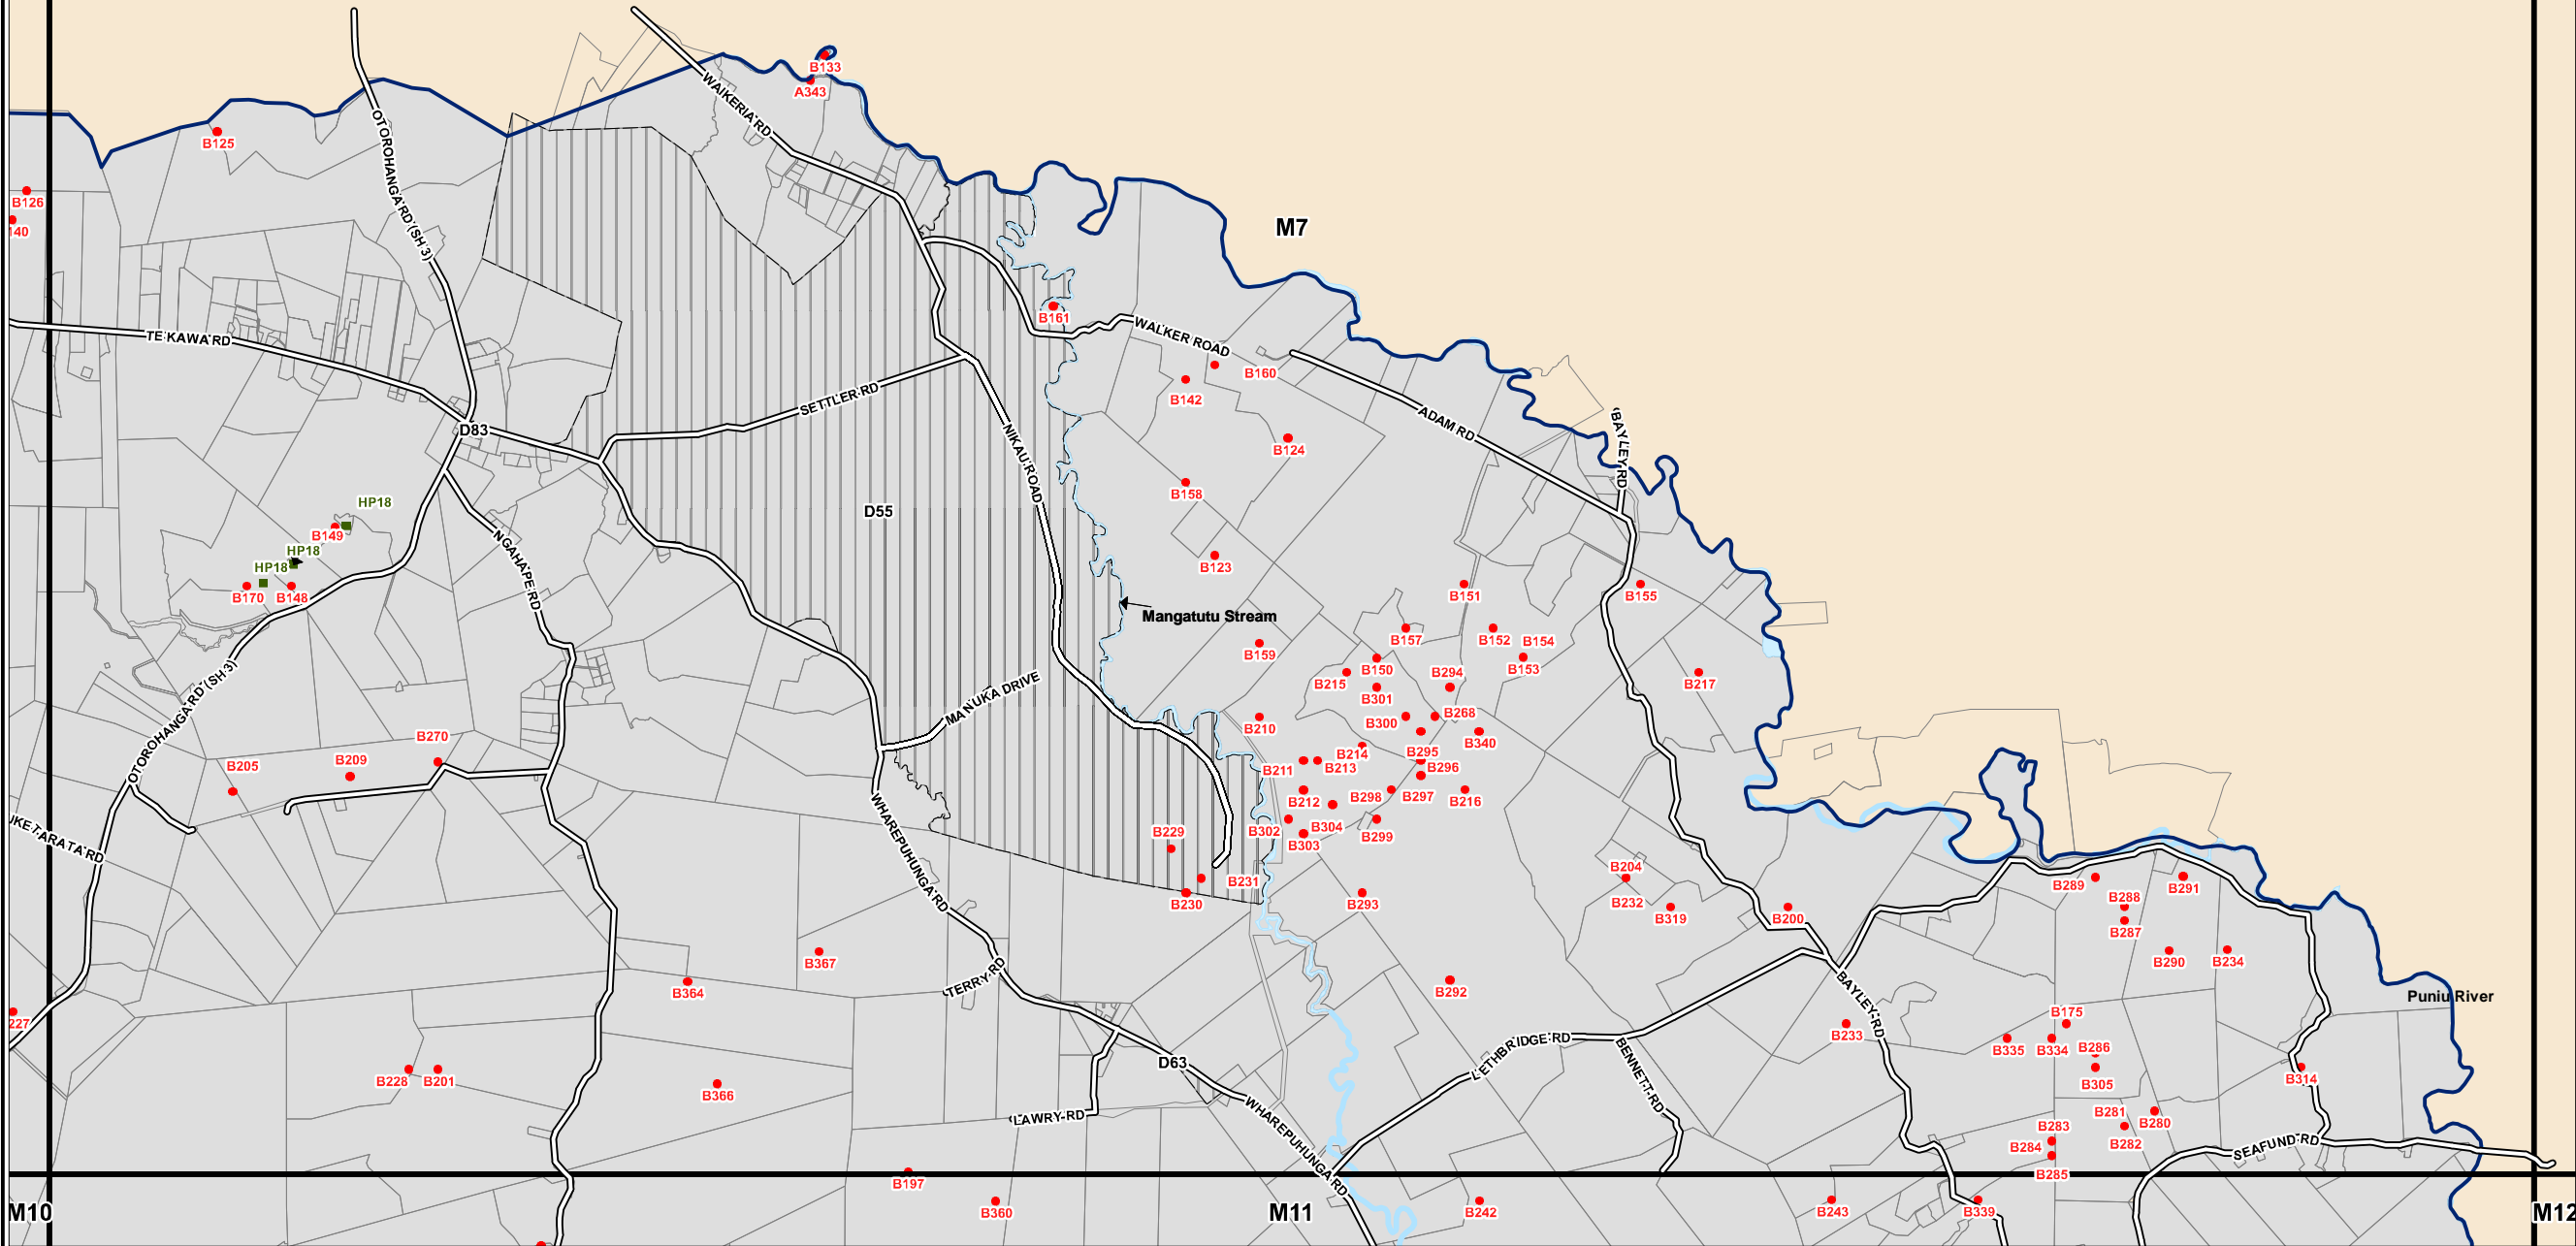

WAIPA DISTRICT

Scale 1:50 000

Otorohanga District  
 District Plan Map  
 Operative  
 30 October 2014