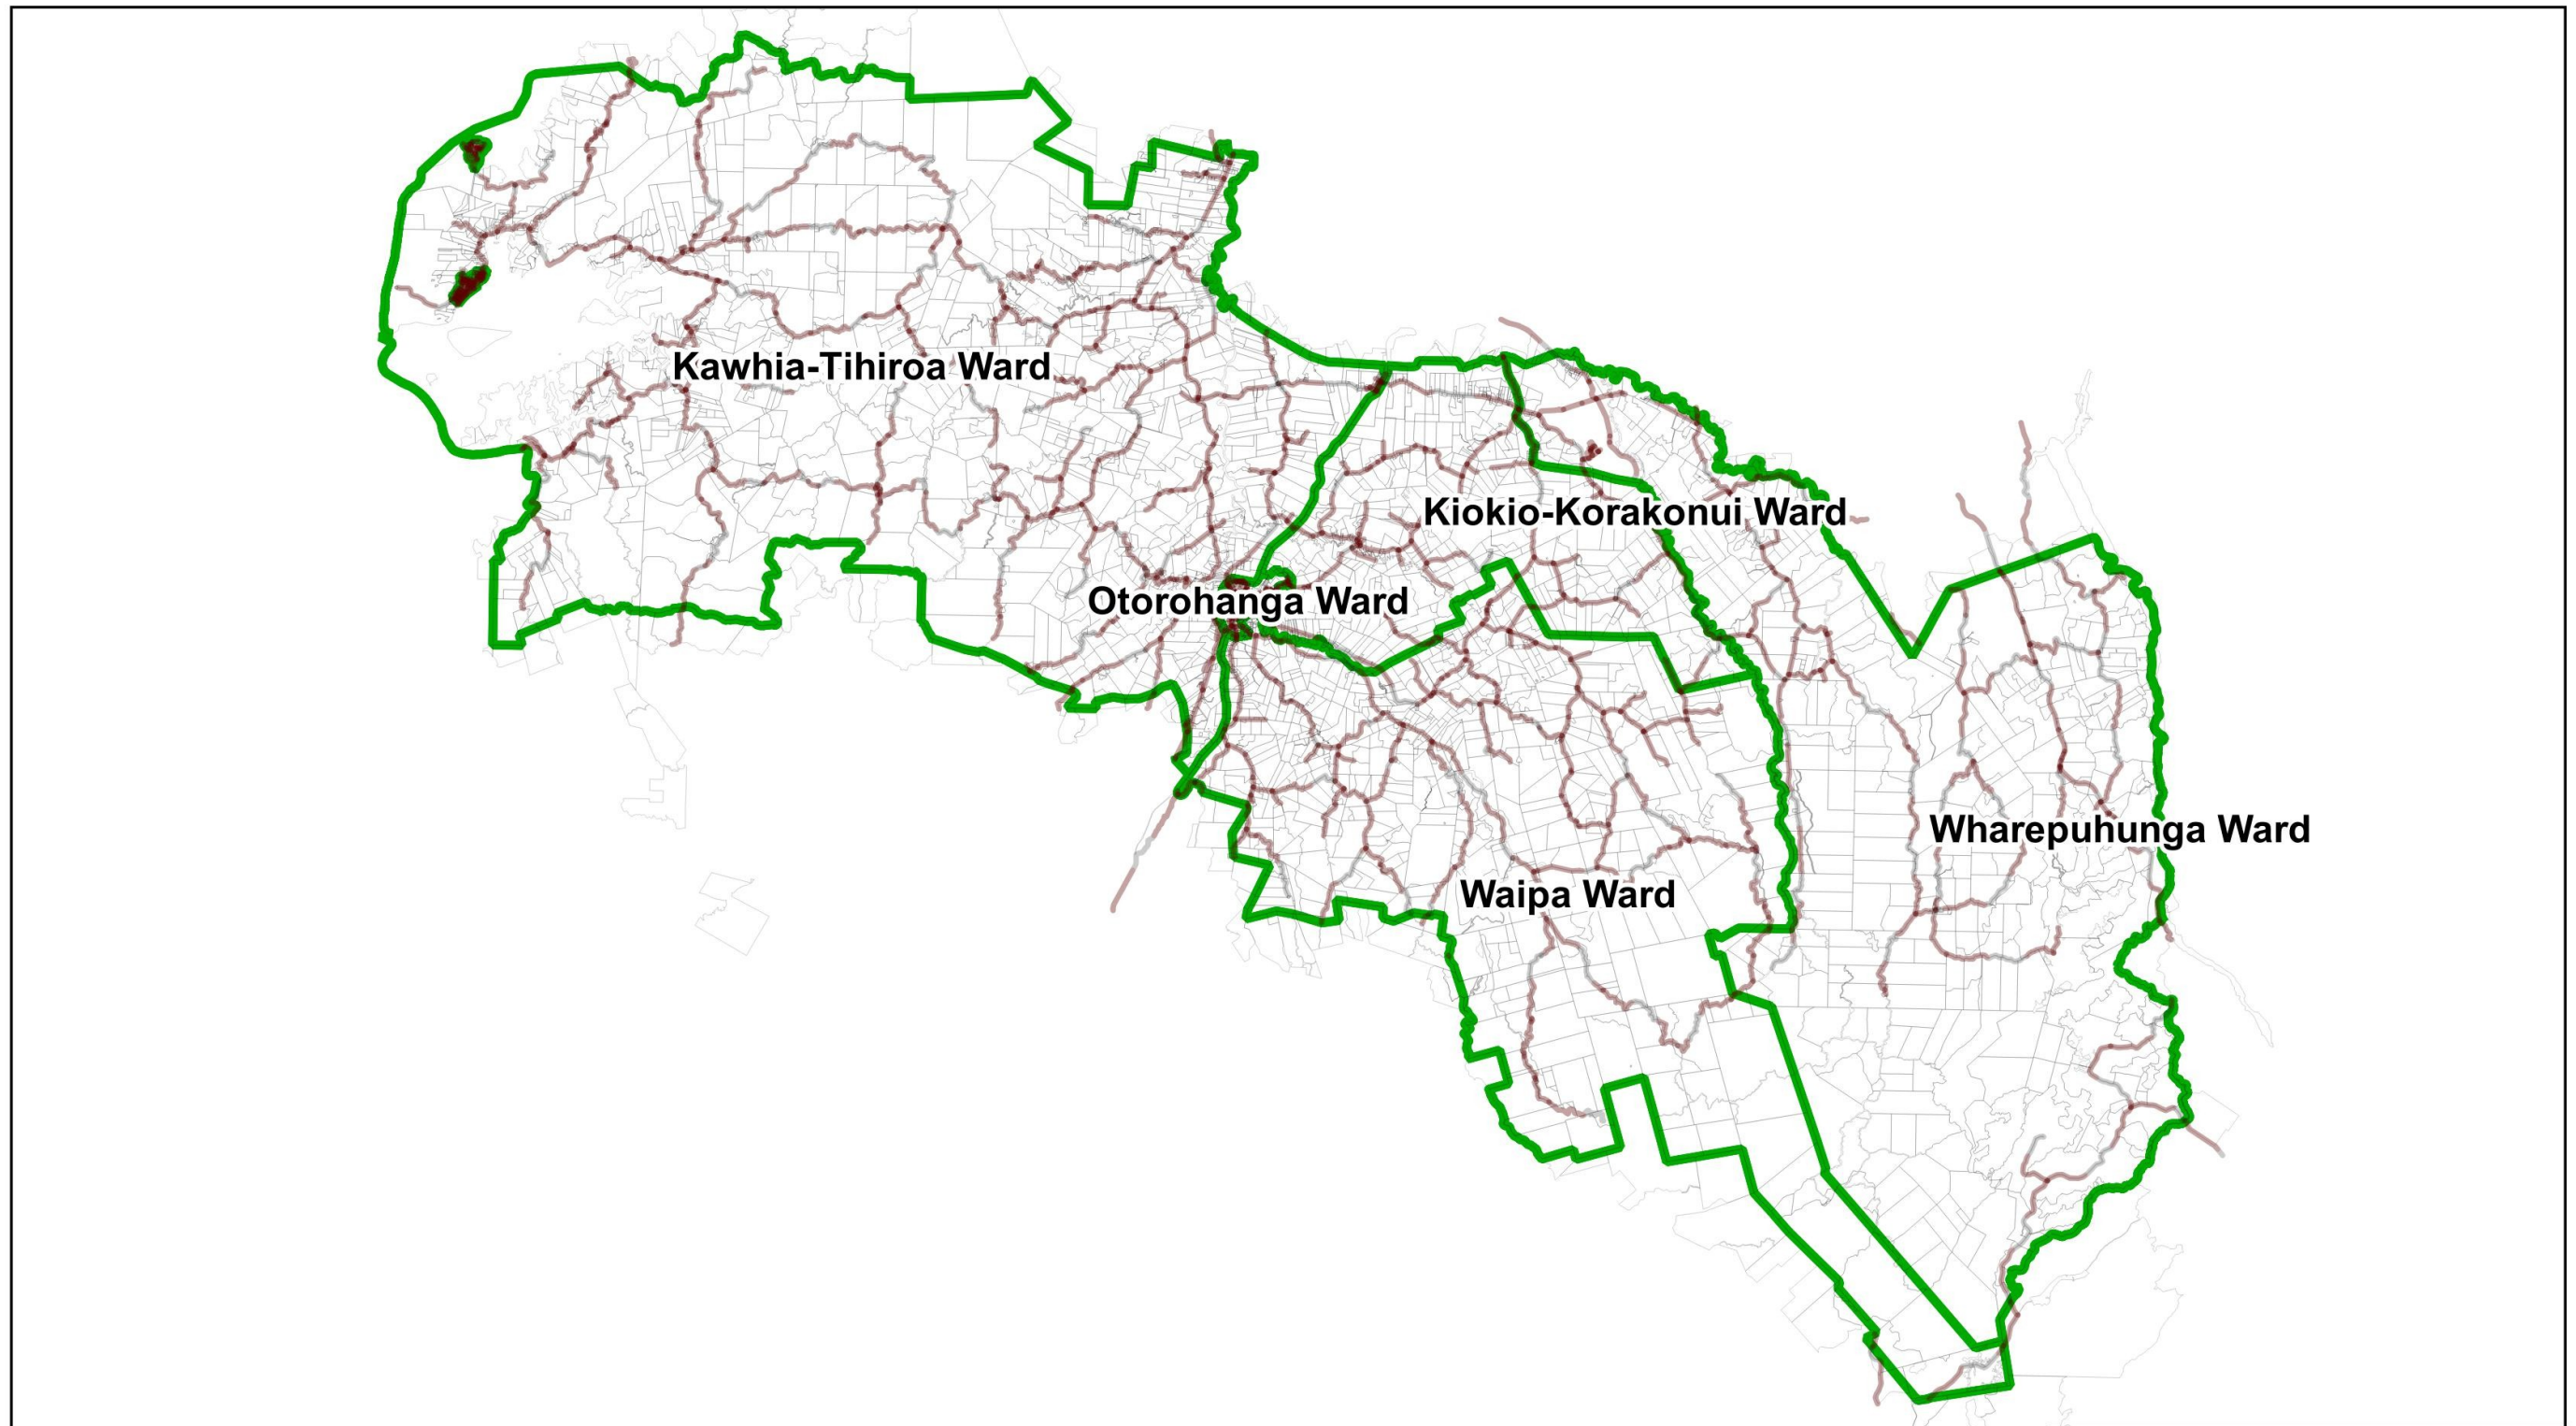

Otorohanga
District
Council

Otorohanga District Wards

Any dimensions given are indicative and are not of Survey Grade accuracy.
Cadastral information derived from LINZ's CRS; Crown copyright reserved.
The information on this map has copyrights; contact the Otorohanga District Council before reproduction
The level of accuracy of the information may vary; contact the Otorohanga District Council for details.
The Otorohanga District Council is not responsible for consequences due to inaccuracies on this map.