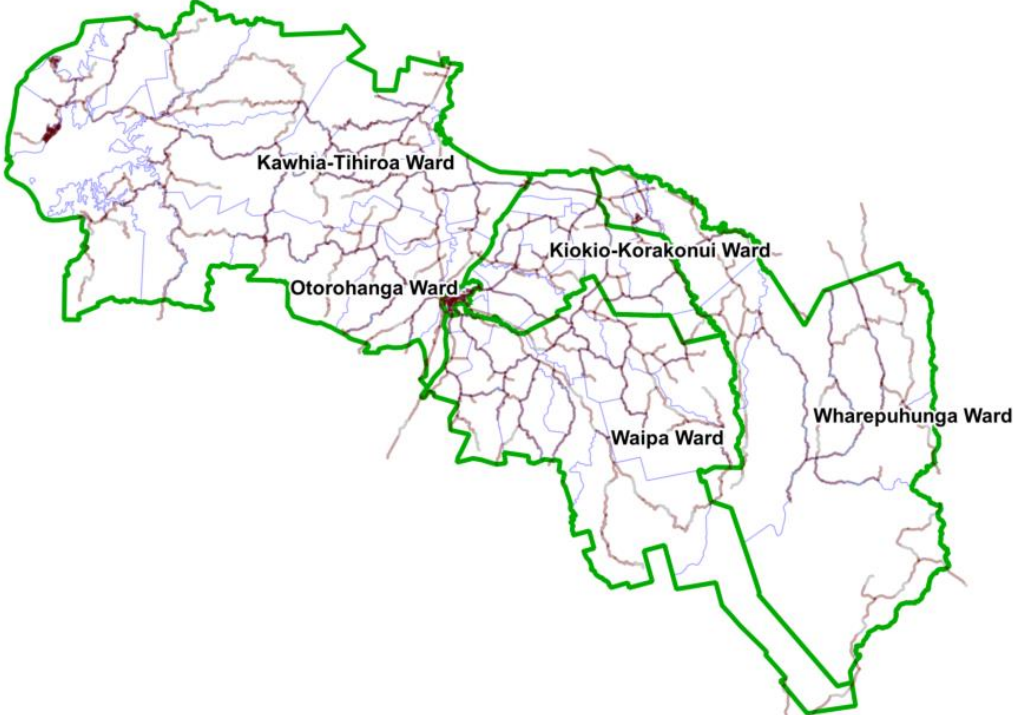

**Ōtorohanga District Ward Boundaries**

District Wide Māori Ward