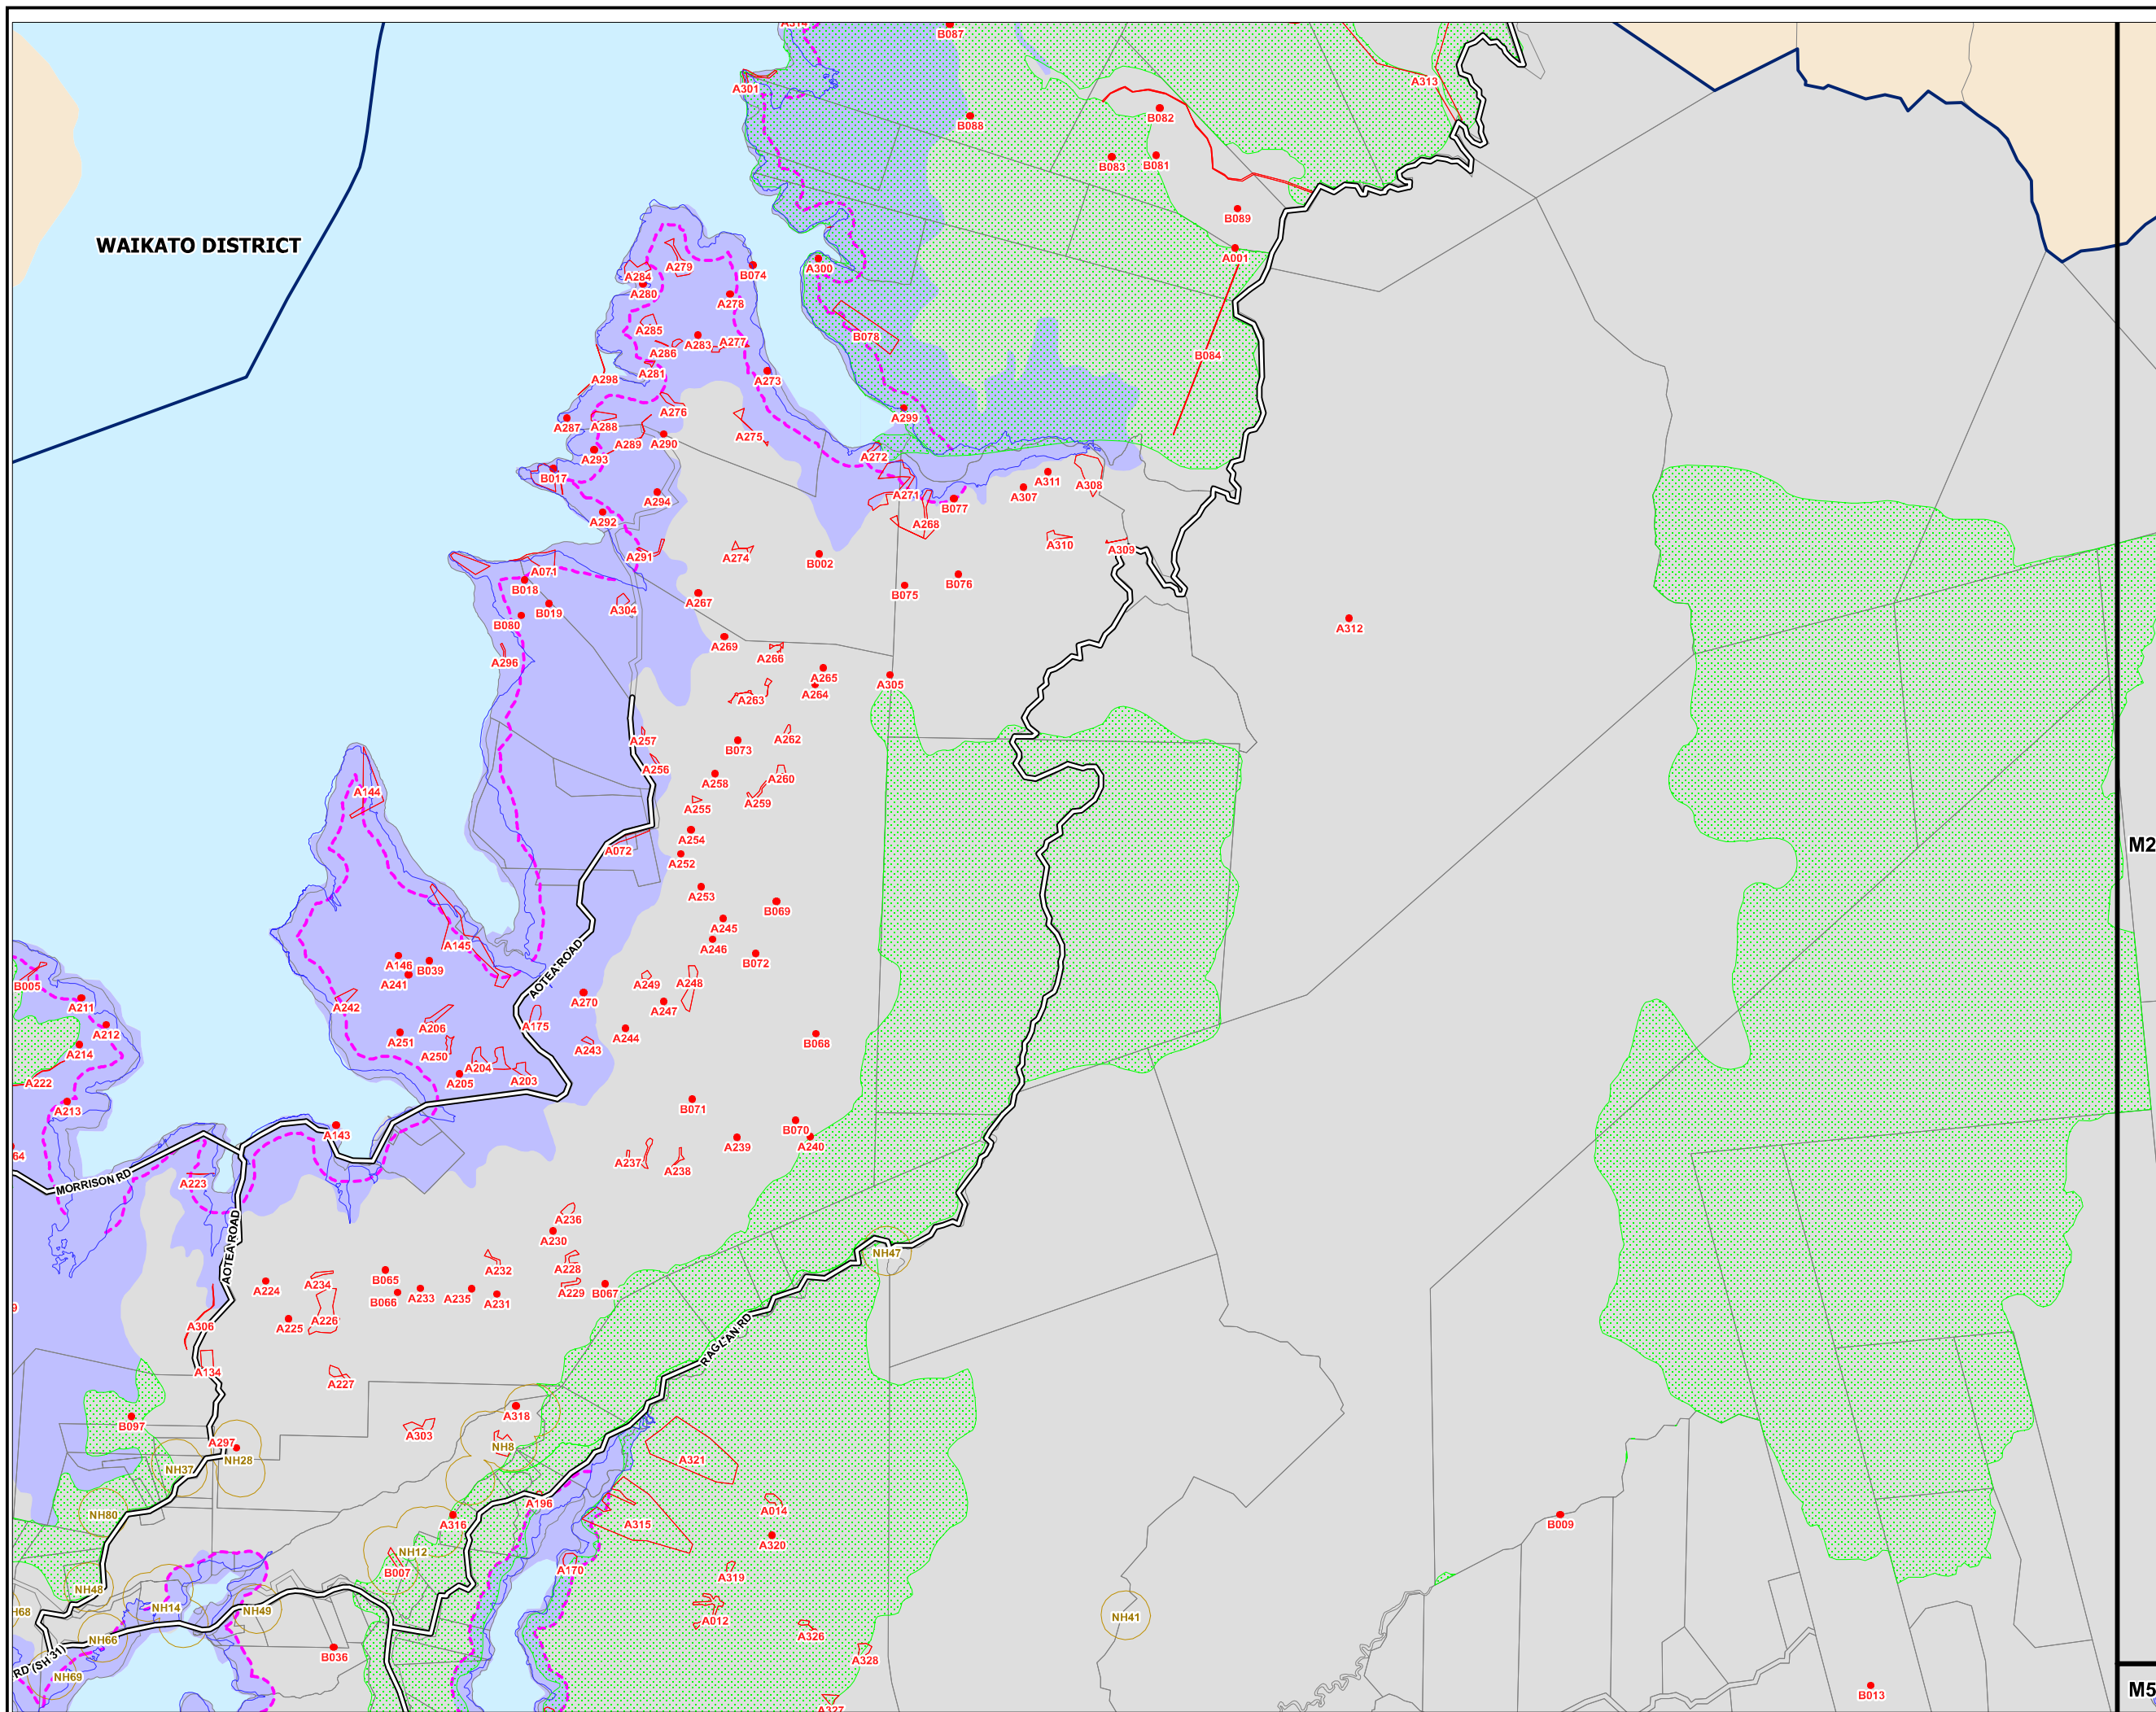

Map M1c

Scale 1:25 000

Otorohanga District
District Plan Map
Operative
30 October 2014

WAIKATO DISTRICT

M2

M5